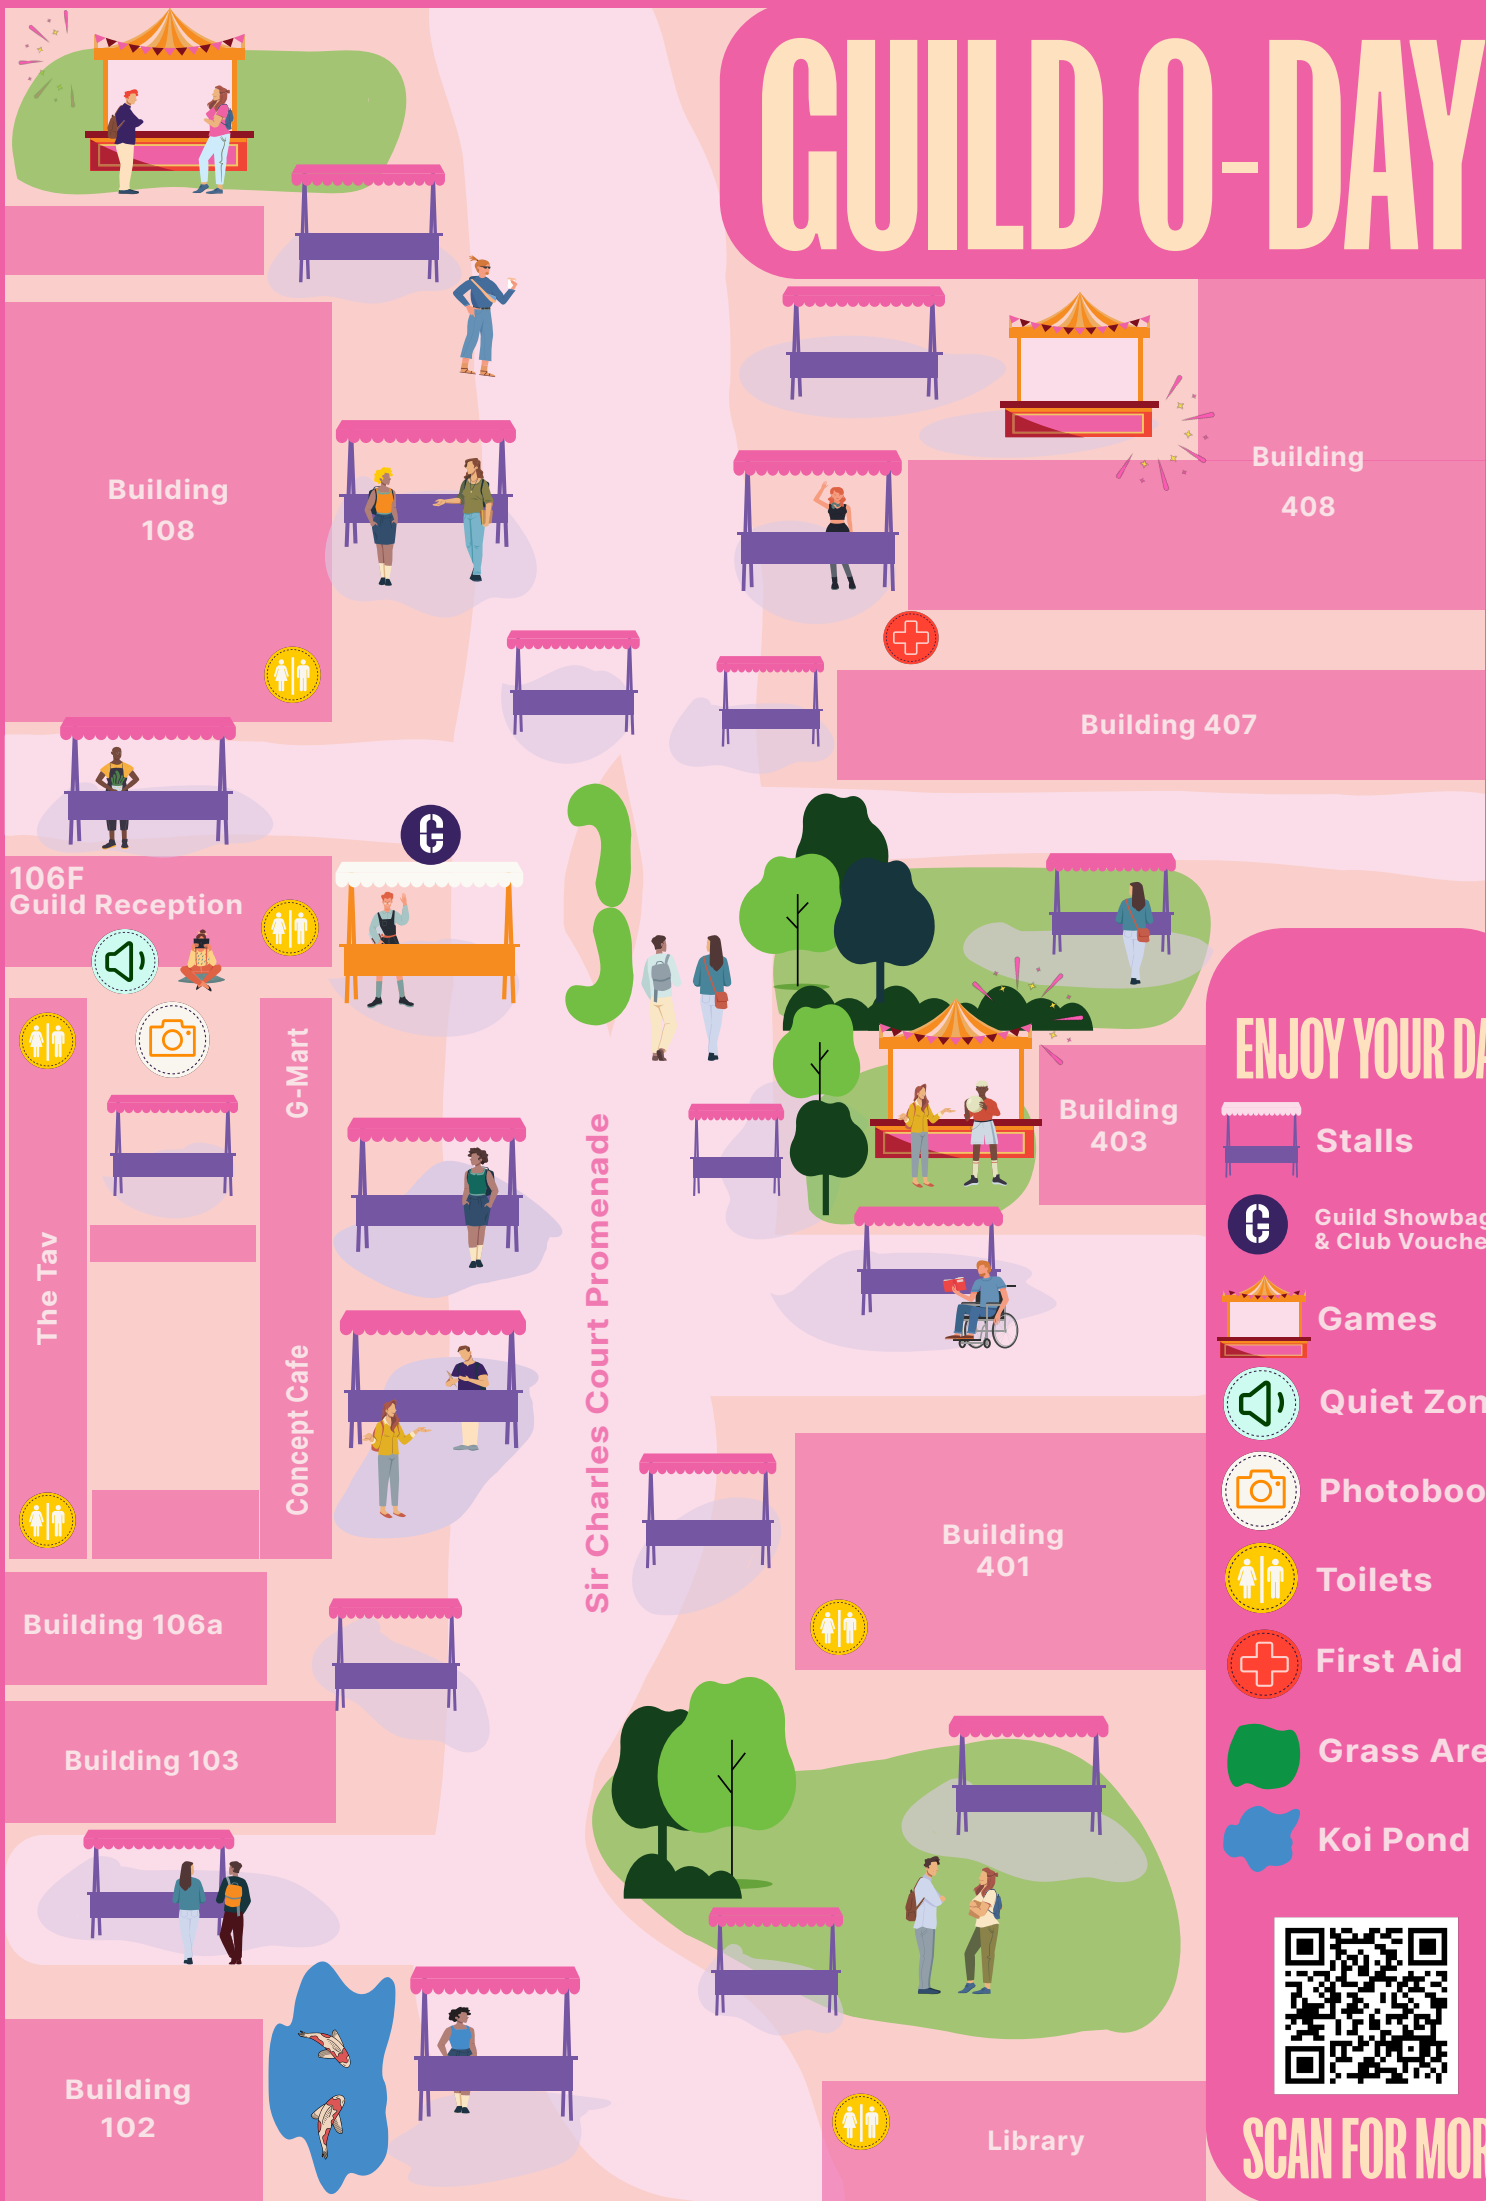

# GUILD O-DAY

MULTI-STORY CARPARK

HAYMAN ROAD