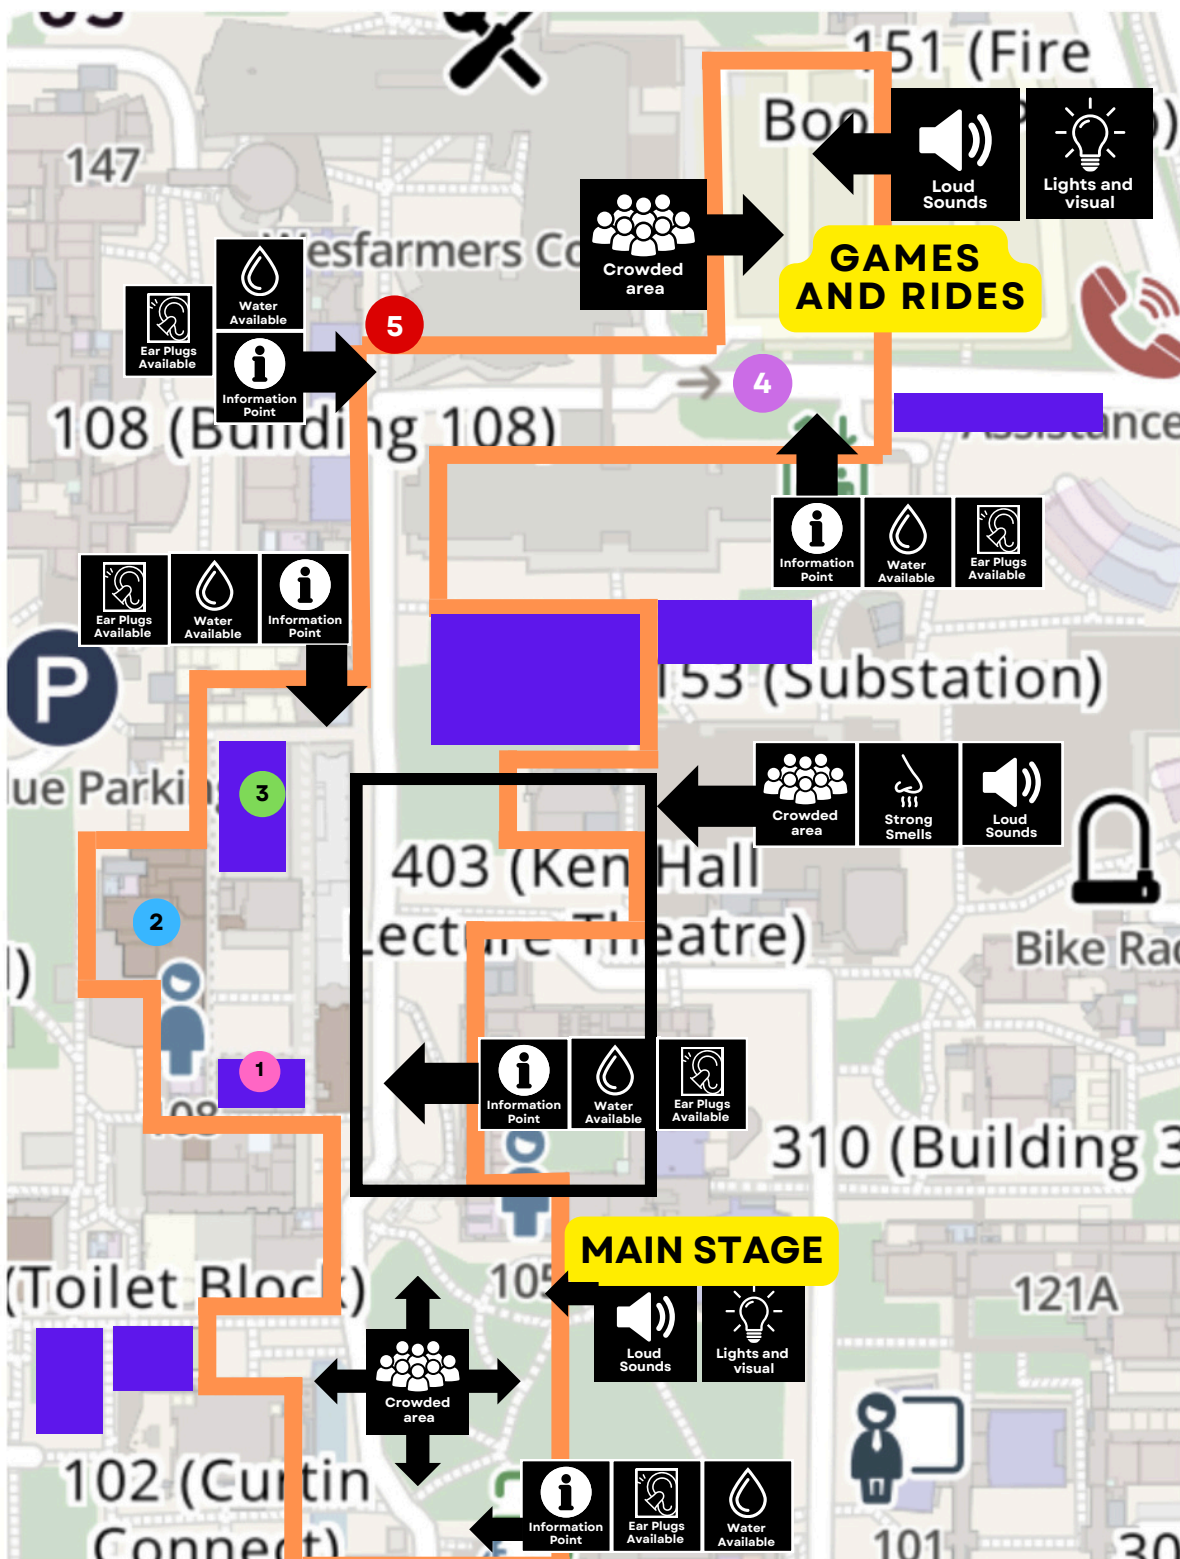

Pasar Malam Sensory Map 2024

Sensory Symbols

Points of Interest

- 1 Parents Room
- 2 The Curtin Tavern
- 3 Family Zone
- Event Area
- 4 Fun Zone
- 5 First Aid

Please note that Pasar Malam is a very popular event and considerable crowds are to be expected.

Food Vendors are located throughout the event and crowds and lines may block egress in some areas.

If you are experiencing distress, please present to a safer communities officer, first aid or an info point.